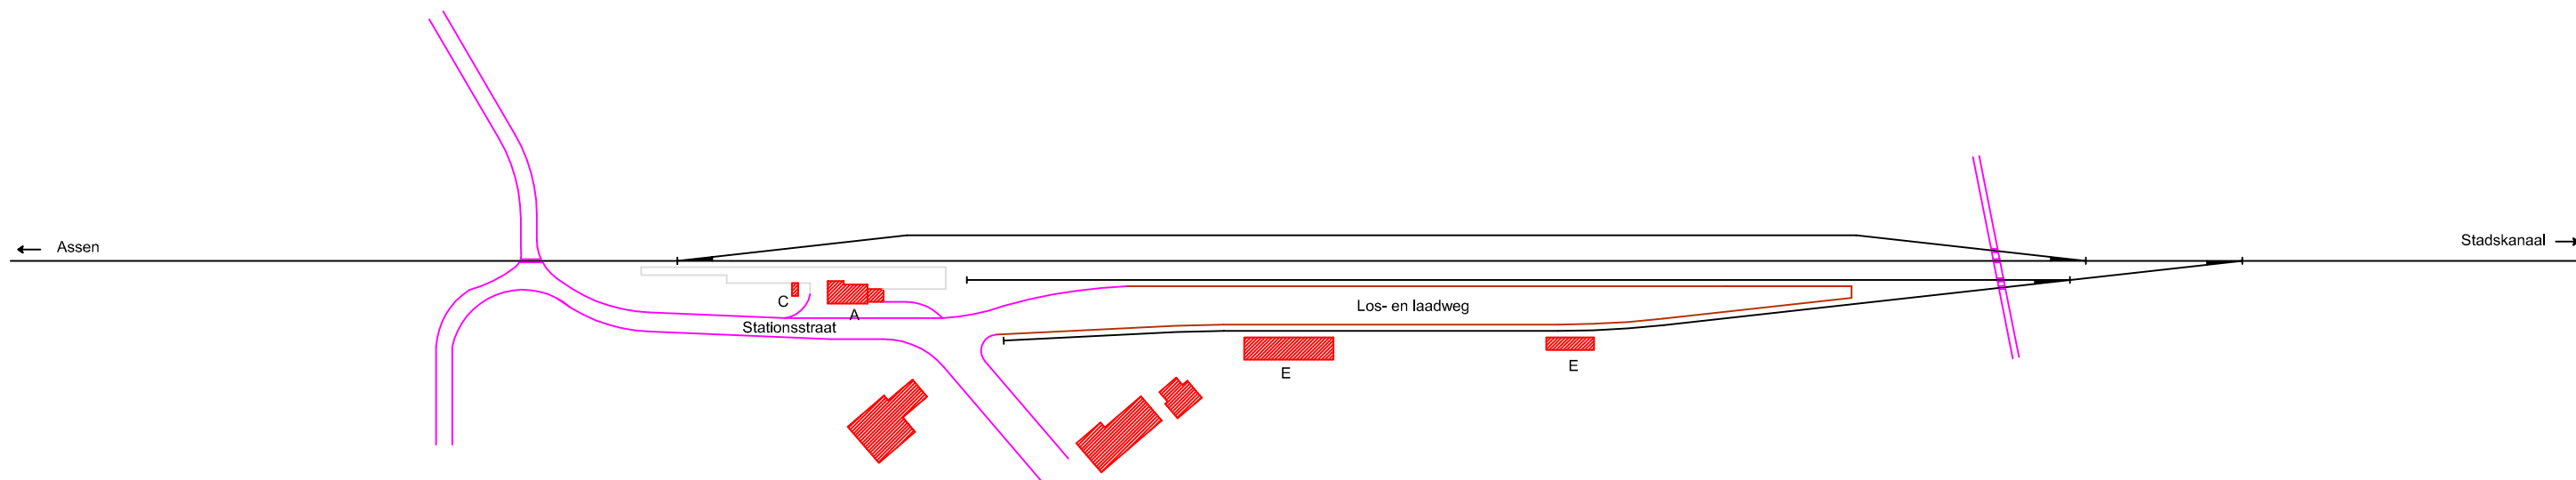

# Noordoosterlocaalspoorweg-Maatschappij

PRODUCED BY AN AUTODESK EDUCATIONAL PRODUCT

PRODUCED BY AN AUTODESK EDUCATIONAL PRODUCT

Legenda	
A:	Stationsgebouw
B:	-
C:	Bergplaats
D:	-
E:	Loods

## Emplacement station Rolde, 1944